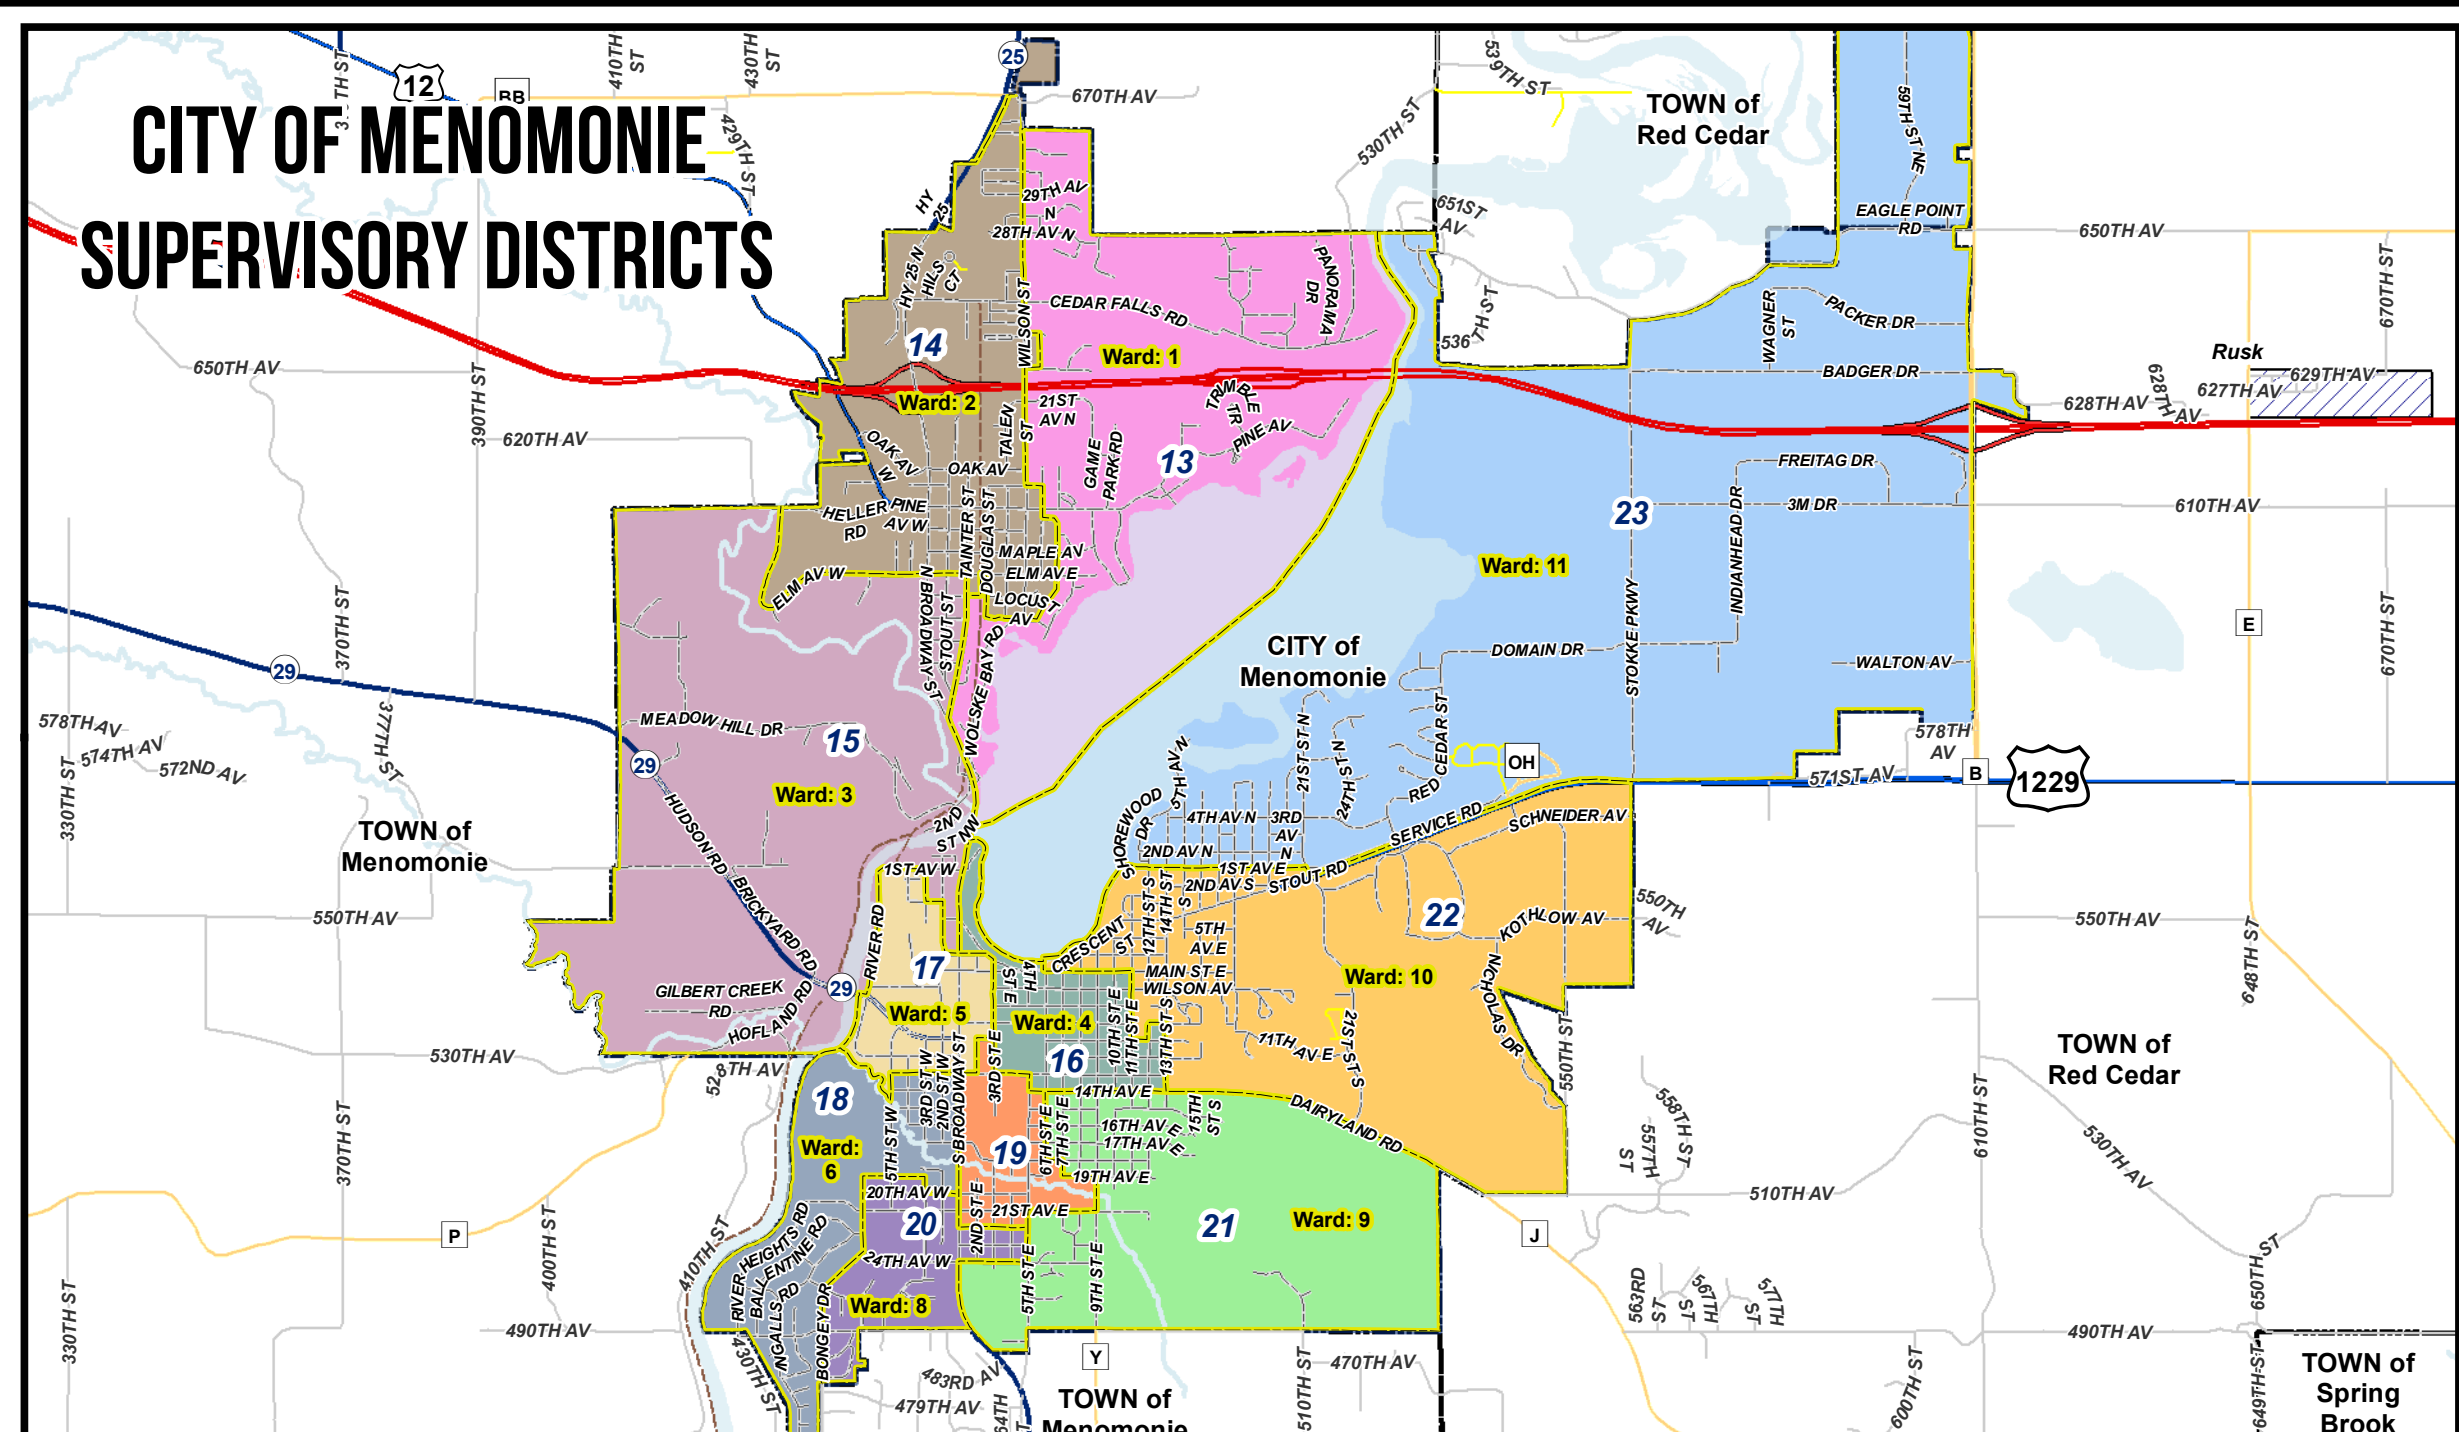

DUNN COUNTY SUPERVISORY DISTRICTS

Supervisory Plan adopted by County Board of Supervisors
January 17, 2024 - Post April 2, 2024 Election

District	2024 Supervisor	District	2024 Supervisor
1	Timothy A. Lauffer	15 City	Barbara Lyon
2	Patrick J. Breslin	16 City	Ann Vogl
3	Vaughn Hedlund	17 City	Kelly McCullough
4	Ronald P. Score	18 City	Sheila Stori
5	Gary Stene	19 City	Carl Vandermeulen
6	Dustin Shackleton	20 City	Spencer Berndt
7	Gary L. Bjork	21 City	Diane L. Morehouse
8	Luke Wilsey	22 City	Andrew Hagen
9	Thomas Quinn	23 City	Mark Thomas
10	Don Gjestson	24	Randy L. Prochnow
11	Michelle Bachand	25	Tom Gilbert
12	Mike Kneer	26	Larry R. Bjork
13 City	Monica Berrier	27	Robert Bauer
14 City	John Rocco Calabrese	28	Gordon Wolf
		29	Jerry Joe Hartung

Prepared by:
Dunn County Land Information Services
3001 US Highway 12 East, Suite 201
Menomonee, WI 54751
lis@co.dunn.wi.us | 715-231-6545
Map Created: 4/10/2024